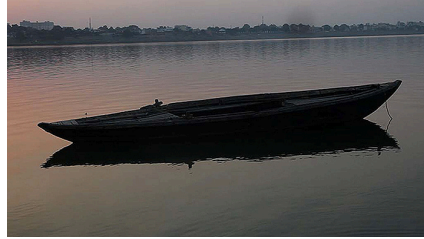

ATUL BHALLA

"You always step into the same river"

MARCH 6 – MAY 2, 2015

Untitled, (Boat Making) 2014
Set of 30 6x9" Archival Pigment
Prints Mounted on Board
Edition of 3 + 1 AP

Adrift (On Dvaipayana), 2014
One channel video projection
Dimensions Variable
Edition of 3 + 1AP
\$6,000 1/3

Three channel video projection
Dimensions Variable
Edition of 3 +1AP

I Was Happy Only for 5 Minutes, 2014
Archival Pigment Print
52 x 34"
Edition of 3 + 1 AP

Dhani, 2014
Archival Pigment Print
30 x 40"
Edition of 3 + 1 AP