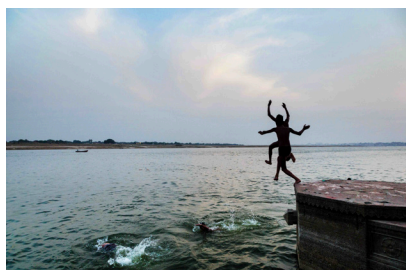

ATUL BHALLA

"You always step into the same river"

MARCH 6 – MAY 2, 2015

Untitled, (Boat Making) 2014
Set of 30 6x9" Archival Pigment
Prints Mounted on Board
Edition of 3 + 1 AP

Adrift (On Dvaipayana), 2014
One channel video projection
Dimensions Variable
Edition of 3 + 1AP
\$6,000 1/3

Leap from Panchganga, 2015
Archival Pigment Print
20 x 30"
Edition of 5 +1 AP

Inundation VI (Occupy), 2014
Archival Pigment Print
30 x 45"
Edition of 5 + 1 AP

River Lovers, 2015
20 x 60"
Edition of 3 + 1 AP