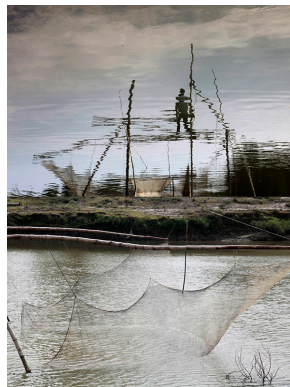

ATUL BHALLA

"You always step into the same river"

MARCH 6 – MAY 2, 2015

Untitled, (Boat Making) 2014
Set of 30 6x9" Archival Pigment
Prints Mounted on Board
Edition of 3 + 1 AP

Adrift (On Dvaipayana), 2014
One channel video projection
Dimensions Variable
Edition of 3 + 1AP
\$6,000 1/3