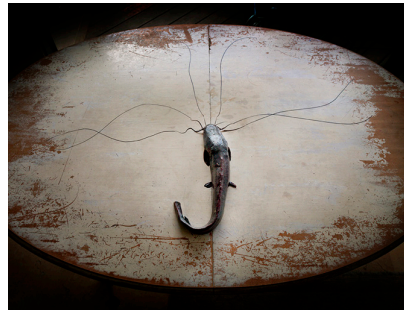

ANGELIKA SHER  
Disturbing Beauty

JANUARY 9 – FEBRUARY 21, 2015

*Untitled 9*  
from *Growing Down*, 2007-8  
27.5 x 21.5"  
Archival Inkjet Print  
Edition 4/5

*Untitled 2*  
from *Growing Down*, 2007-8,  
27.5 x 21.5"  
Archival Inkjet Print  
1 & 2 AP Available (edition sold out)