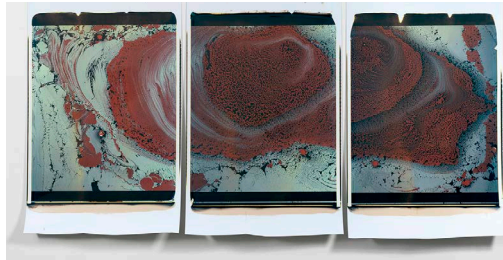

February 15 – March 23, 2019

Beatrice Pediconi
SUBJECT TO CHANGE

Gaea #2, 2019

3 X 22 x 28.5 inches/ 22 x 35 inches
Polaroid Multi Panel
Signature on verso
Unique
SEP4347

Gaea, 2018

One channel video, dimension variable
Edition of 5
5 minutes & 51 seconds, looped, color, silent
Original format Red 4L
SEP4348

Gaea #27, 2018

22 x 28 inches/ 22 x 38 inches
Polaroid
Signature on verso
Unique
SEP4349

Gaea #3, 2018

2 22 x 28 inches/ 22 x 38 inches
Polaroid Diptych
Signature on verso
Unique
SEP4350

Gaea #29, 2018

22 x 28 inches/ 22 x 38 inches
Polaroid
Signature on verso
Unique
SEP4351