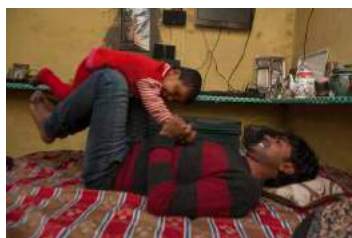

Sunil Gupta & Charan Singh

DELHI: Communities of Belonging

MARCH 31 – MAY 6, 2017

all prints from the series
"Delhi: Communities of Belonging," 2017

Deepti #1
7 x 10.5 inches/ 8.3 x 11.7 inches
Archival Inkjet Print
Signed on verso by both artists
7505259
edition of 2
SEP4064