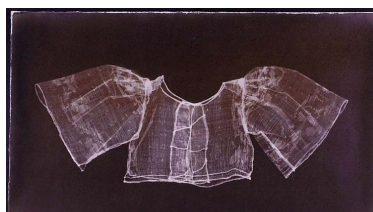

VIVAN SUNDARAM
Khajuraho_09, 1965
3.75 x 7.75 inch Pen drawing on photograph on
printed page
Signed on page
Unique
Two drawings in total, on verso
SEP3941

VIVAN SUNDARAM
Khajuraho_07, 1965
2.25 x 8 inch Pen drawing on photograph on
printed page
Signed on page
Unique
SEP3943

NEAL OSHIMA
"Saya Series," Number 29, 2000
24 x 42 inch Vandyke Brown Kallitype/Photogram
Printed by the artist
SEP1455

NEAL OSHIMA
"Saya Series," Number 18, 1998-1999
26 x 44.5 inch Vandyke Brown Kallitype/Photogram
Signed and titled with number in pencil on the verso
SEP1422