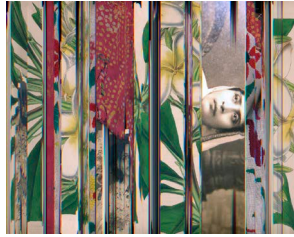

PRADEEP DALAL
Go West (Bhabhi), 2006-11
30 x 40 inch Archival Digital C-Print
Framed
3/6
SEP3931