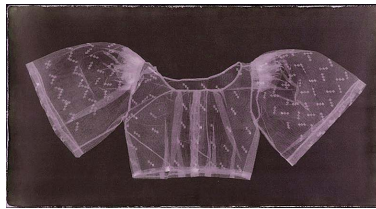

"*Saya Series*," *Number 12*, 1998-1999
26 x 48.5 inch Vandyke Brown Kallitype/Photogram
Signed and titled with number in pencil on the verso
SEP1418

DIRECTOR'S
OFFICE 2
(back left)