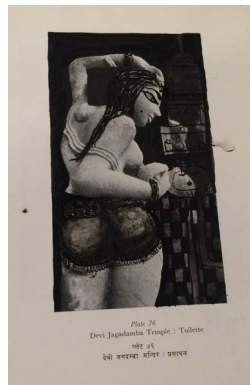

VIVAN SUNDARAM
Khajuraho_01, 1965
3.75 x 6.75 inch Pen drawing on
photograph on printed page
Signed on page
Unique
Two drawings in total, on verso
SEP3934