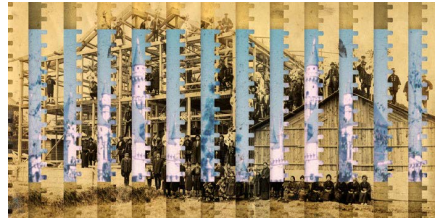

Castles, Ma- Between the Past, 2003
30 x 60 inch Archival Inkjet Print
Signed on Verso
1/3
SEP3953

DIRECTOR'S
OFFICE 1
(front left)