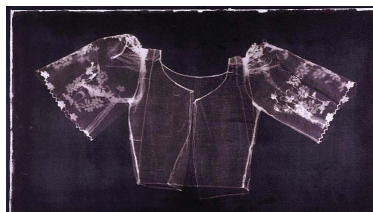

NEAL OSHIMA
"Saya Series," Number 18, 1998-1999
26 x 44.5 inch Vandyke Brown Kallitype/Photogram
Signed and titled with number in pencil on the verso
SEP1422