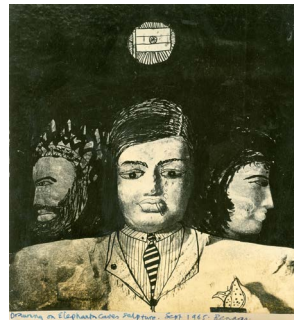

VIVAN SUNDARAM
Elephanta, 1965
9 x 9.5 inches/ 11 x 17 inches Archival Pigment Print
On archival Label on verso
Archival Pigment Print on Hahnemuhle Museum
Etching paper
1/5 & 2 APs
SEP3944