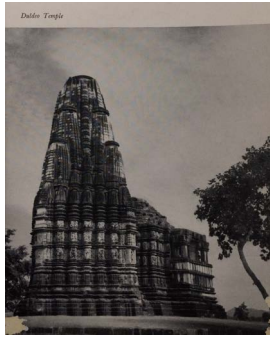

VIVAN SUNDARAM
Khajuraho_02, 1965
4.5 x 6.5 inch Pen drawing on photograph
on printed page
Signed on page
Unique
Two images, one with drawing
SEP3939