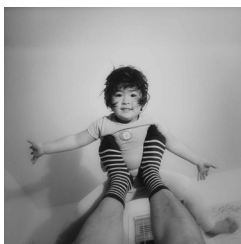

Airplane, Bloomington, Indiana, Winter 2001
Kai Series, no. 43
14 x 14" Vintage Silver Gelatin Print
Edition 2/10